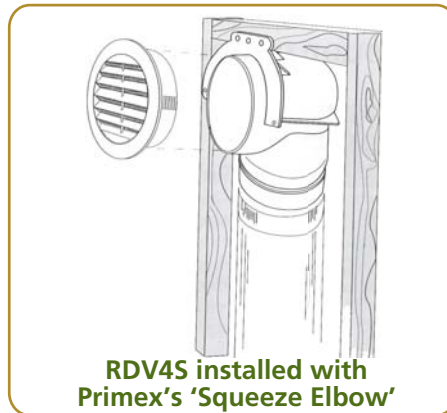

RDV Series

Soffit Vent

Try these sizes

Features

Extra long collar for better hose or duct connection • Molded mesh screen • 4 available sizes • Units can be held in place by collar serrations or secured by rivets and screws • Made from UV stabilized polymer resin • Will not rust or dent

Part #	Size	Description	Packaging
RDV2S	2" diameter	Round soffit vent	50/pack
RDV4S	4" diameter	Round soffit vent (use with EB4x90)	70/box
RDV5S	5" diameter	Round soffit vent	40/box
RDV6S	6" diameter	Round soffit vent	30/box