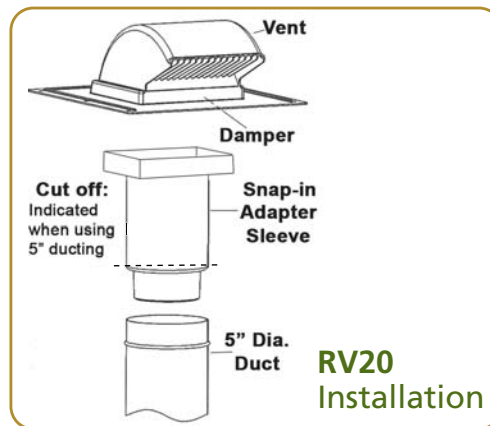

RV20

Roof Mount Exhaust Vent

RV2045KIT

RV2045KIT - assembled

Features

One piece molded hood eliminates leaky joints and maximizes water protection • Available with or without bird screen • Easy snap-in assembly of **RD45** adapter • RV45 adapter sleeve accommodates 4" or 5" ducting • Removable damper • Quick and easy to install • Installer friendly packaging keeps the vent and adapter in one bag • Made from UV stabilized polymer resin • Will not rust or dent