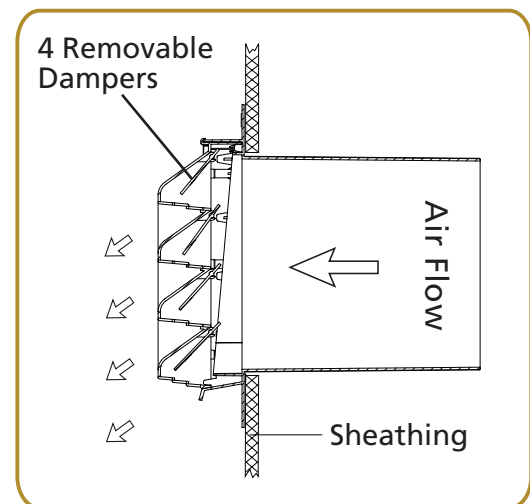

WCL Series

Low Profile Intake & Exhaust Vent

Models:

WCL7 - 7" Low Profile Wall Cap

WCL8 - 8" Low Profile Wall Cap

Features

UV protected, polymer resin • Attractive low profile design • Removable dampers • Built-in drip edge • Adaptable for intake or exhaust applications • Fits 7" or 8" diameter ducts • Bird screen • Removable cap for cleaning